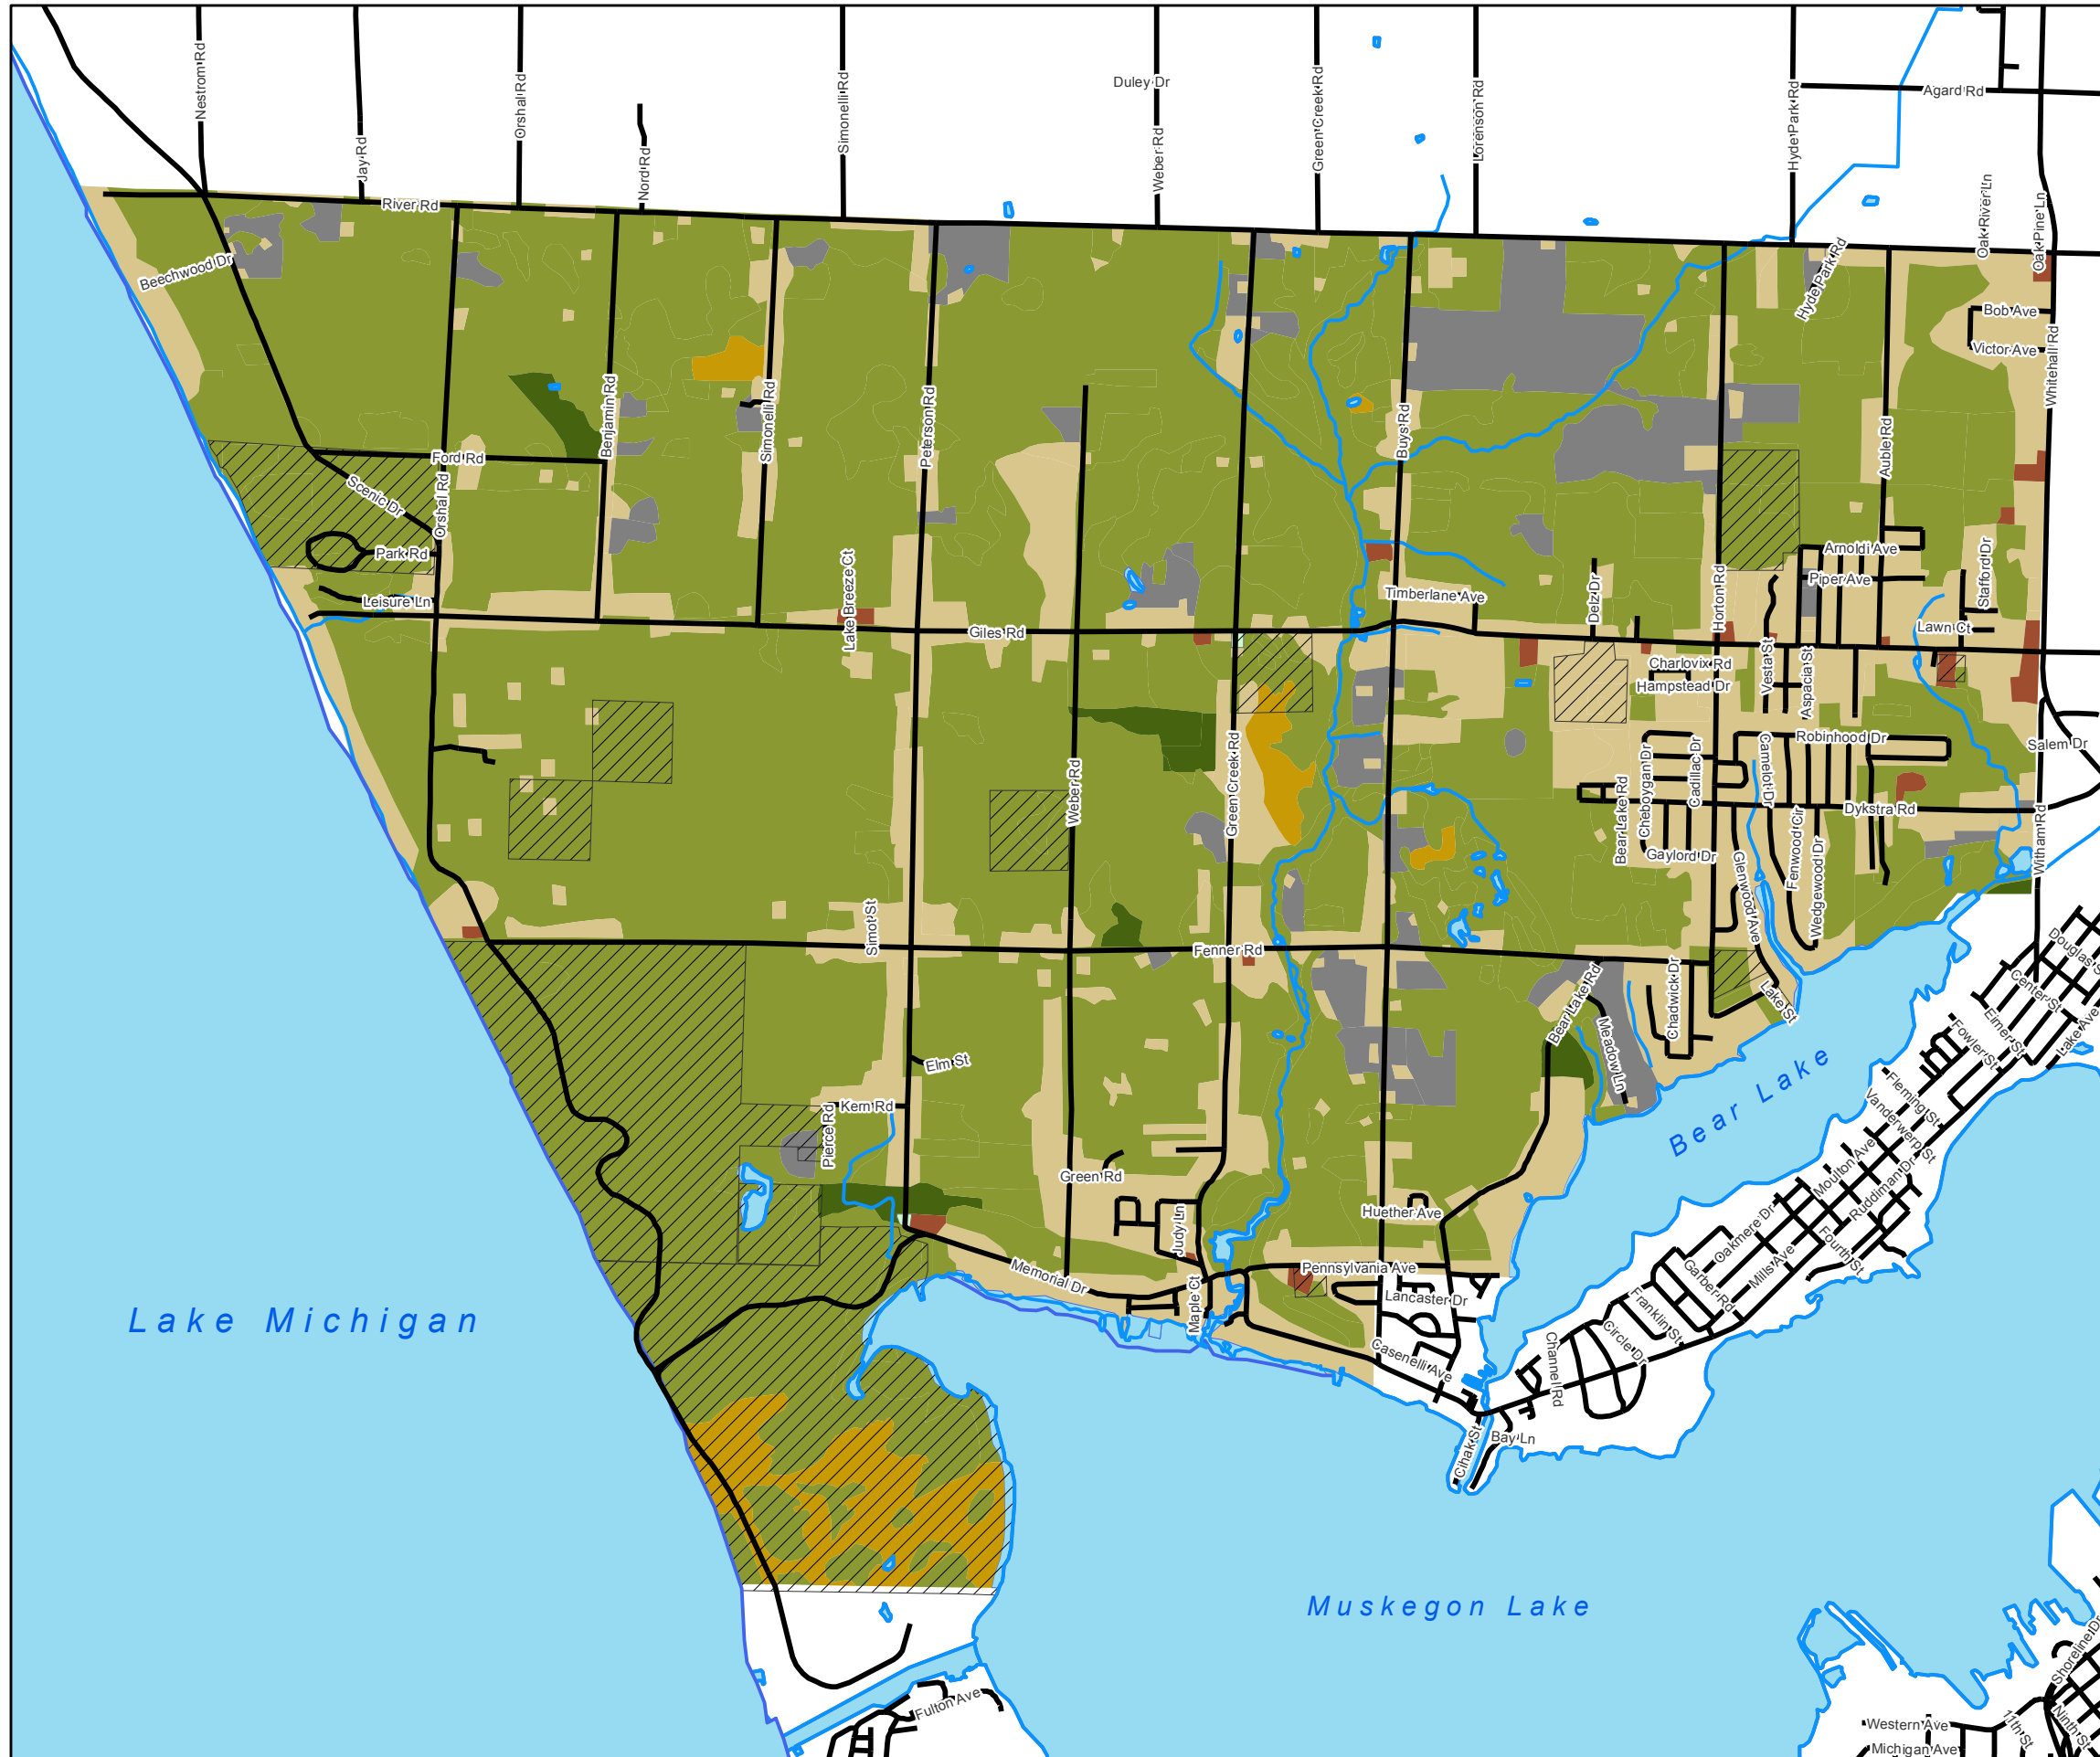

# Laketon Township

Muskegon County, Michigan

## Existing Land Use

### Legend

- Agricultural
- Commercial
- Forestland
- Single Family Residential
- Sand Dune
- Vacant
- Water
- Public

0 0.25 0.5 1 Miles

LSL Planning, Inc.  
Community Planning Consultants

Source:  
Michigan DNR  
Muskegon County