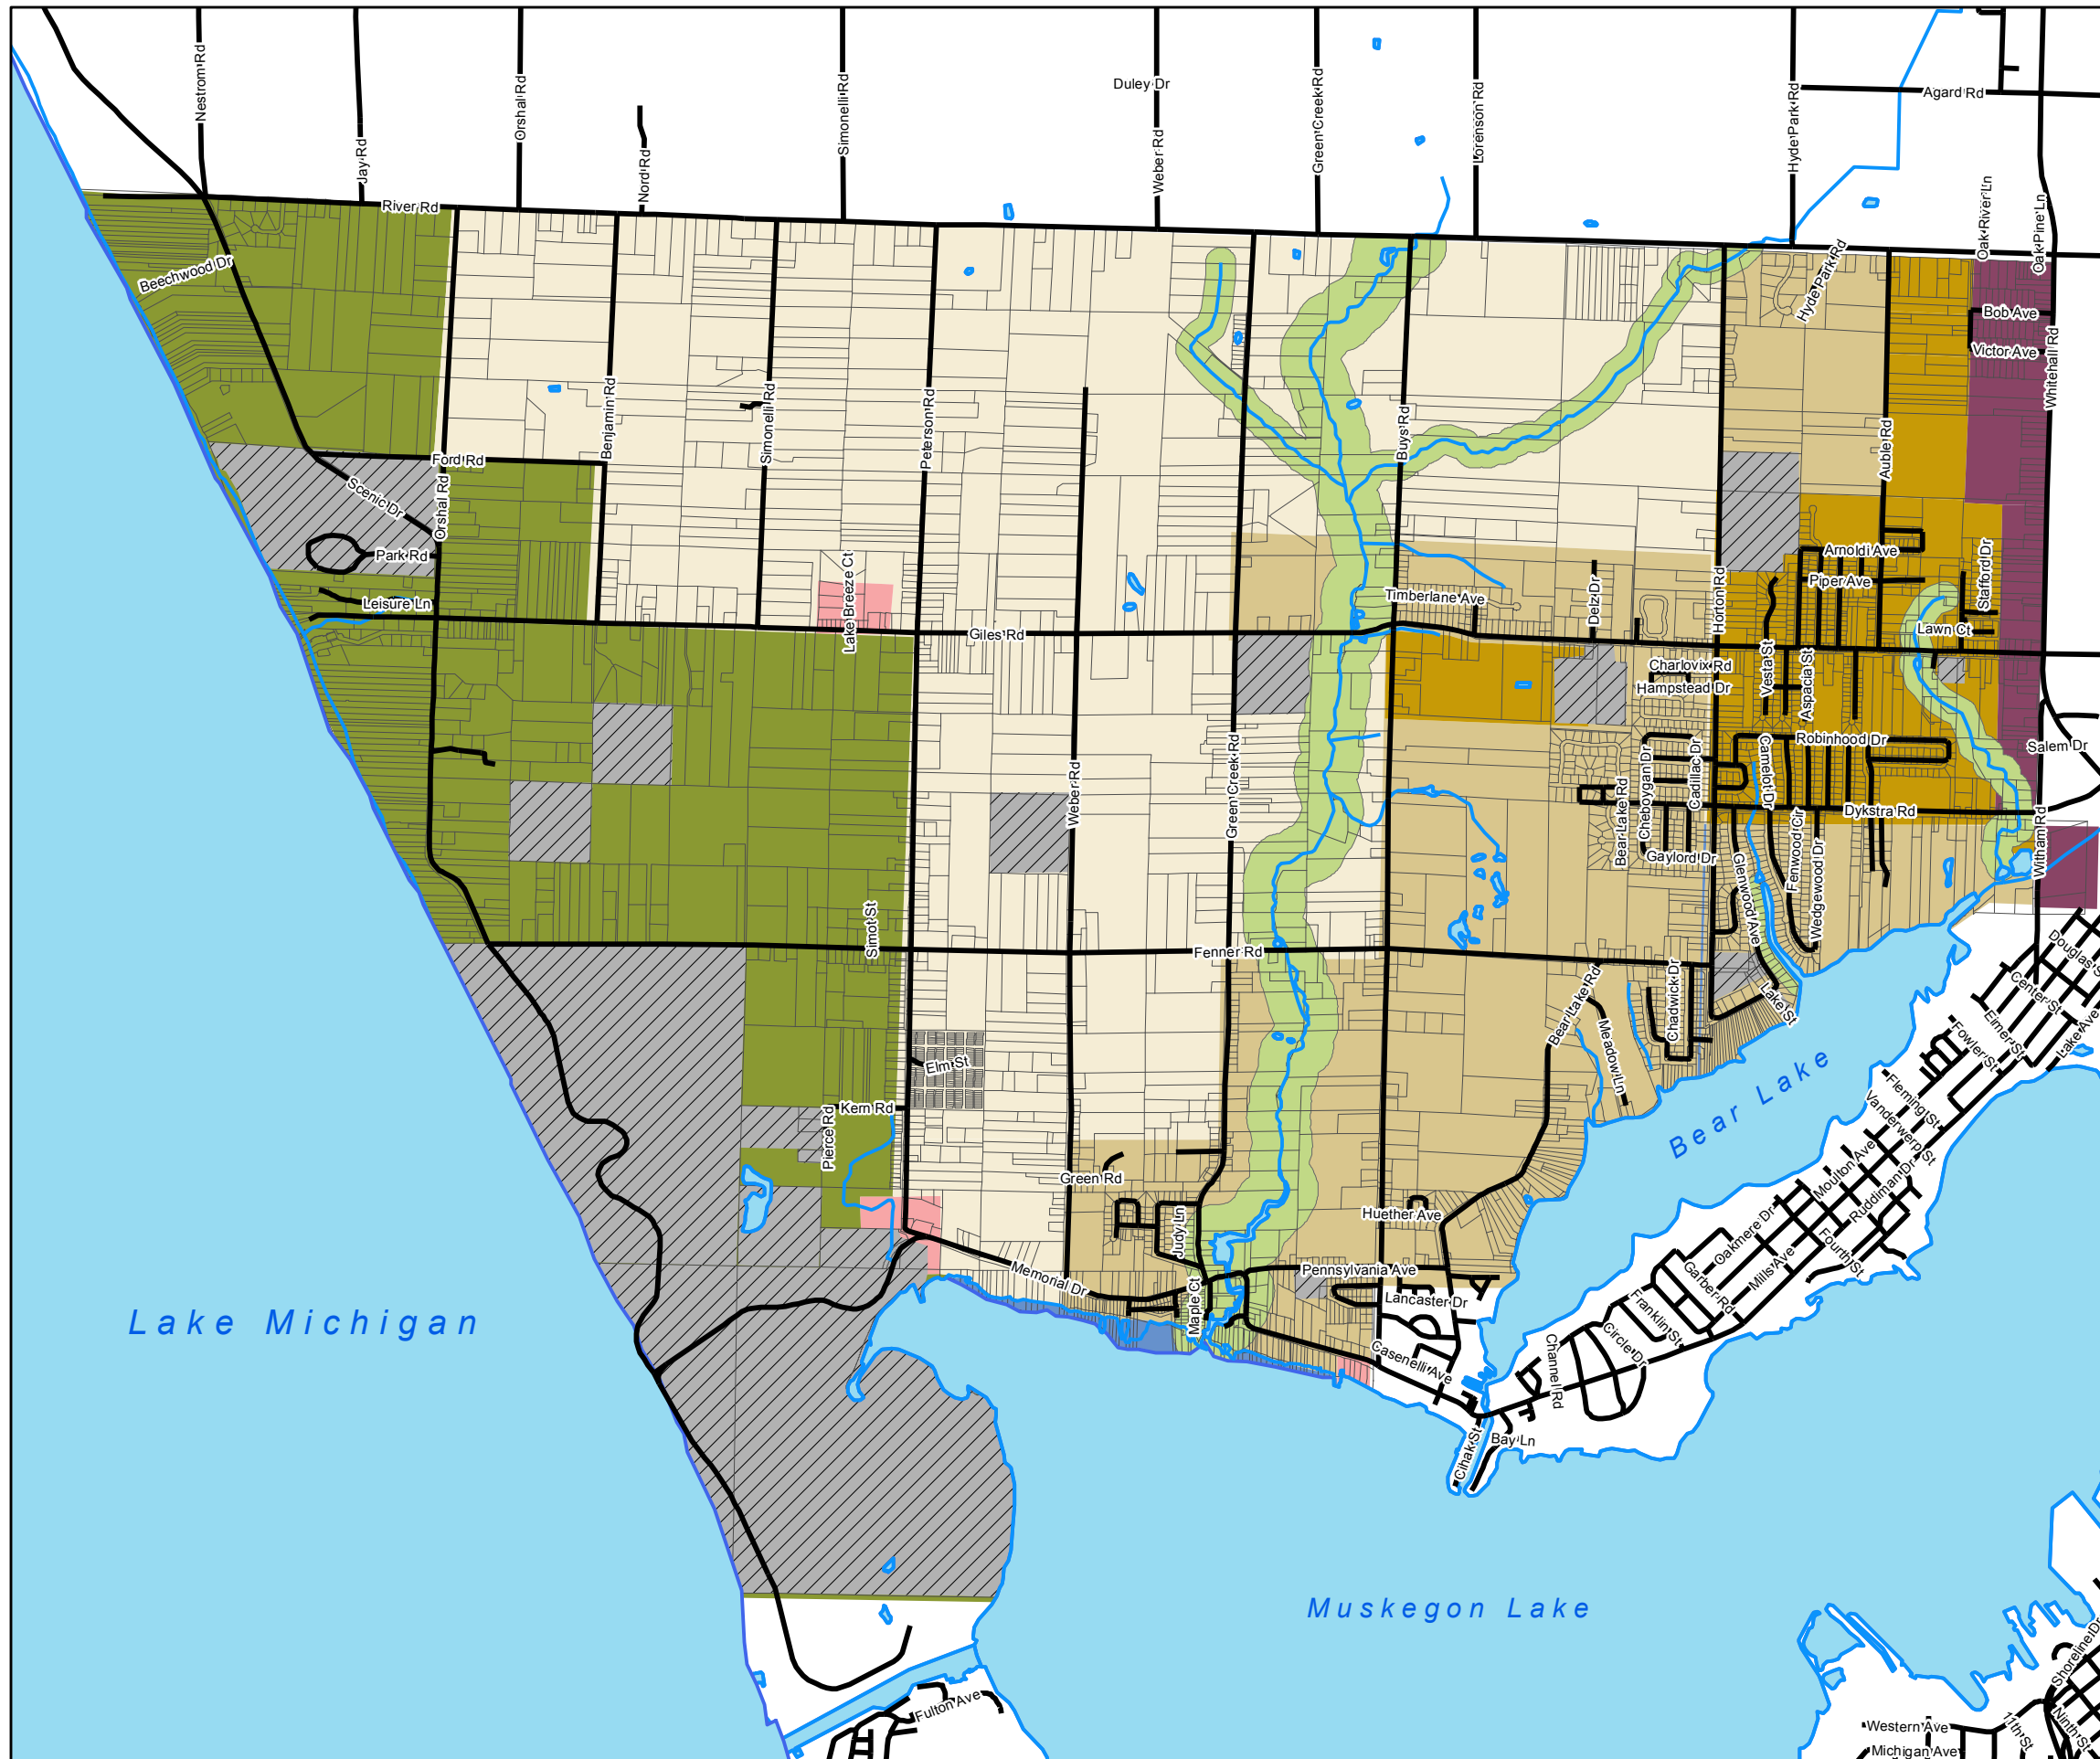

# Laketon Township Muskegon County, Michigan

## Future Land Use

### Legend

- ER - Estate Residential
- LDR - Low Density Residential
- SFR - Single Family Residential
- MDR - Mixed Density Residential
- RDR - Roadside Retail and Service
- OSR - Mixed Use Office/Service/Residential
- FP - Floodplain
- CC - Conservation Corridor
- Public

Source:  
Michigan DNR  
Muskegon County