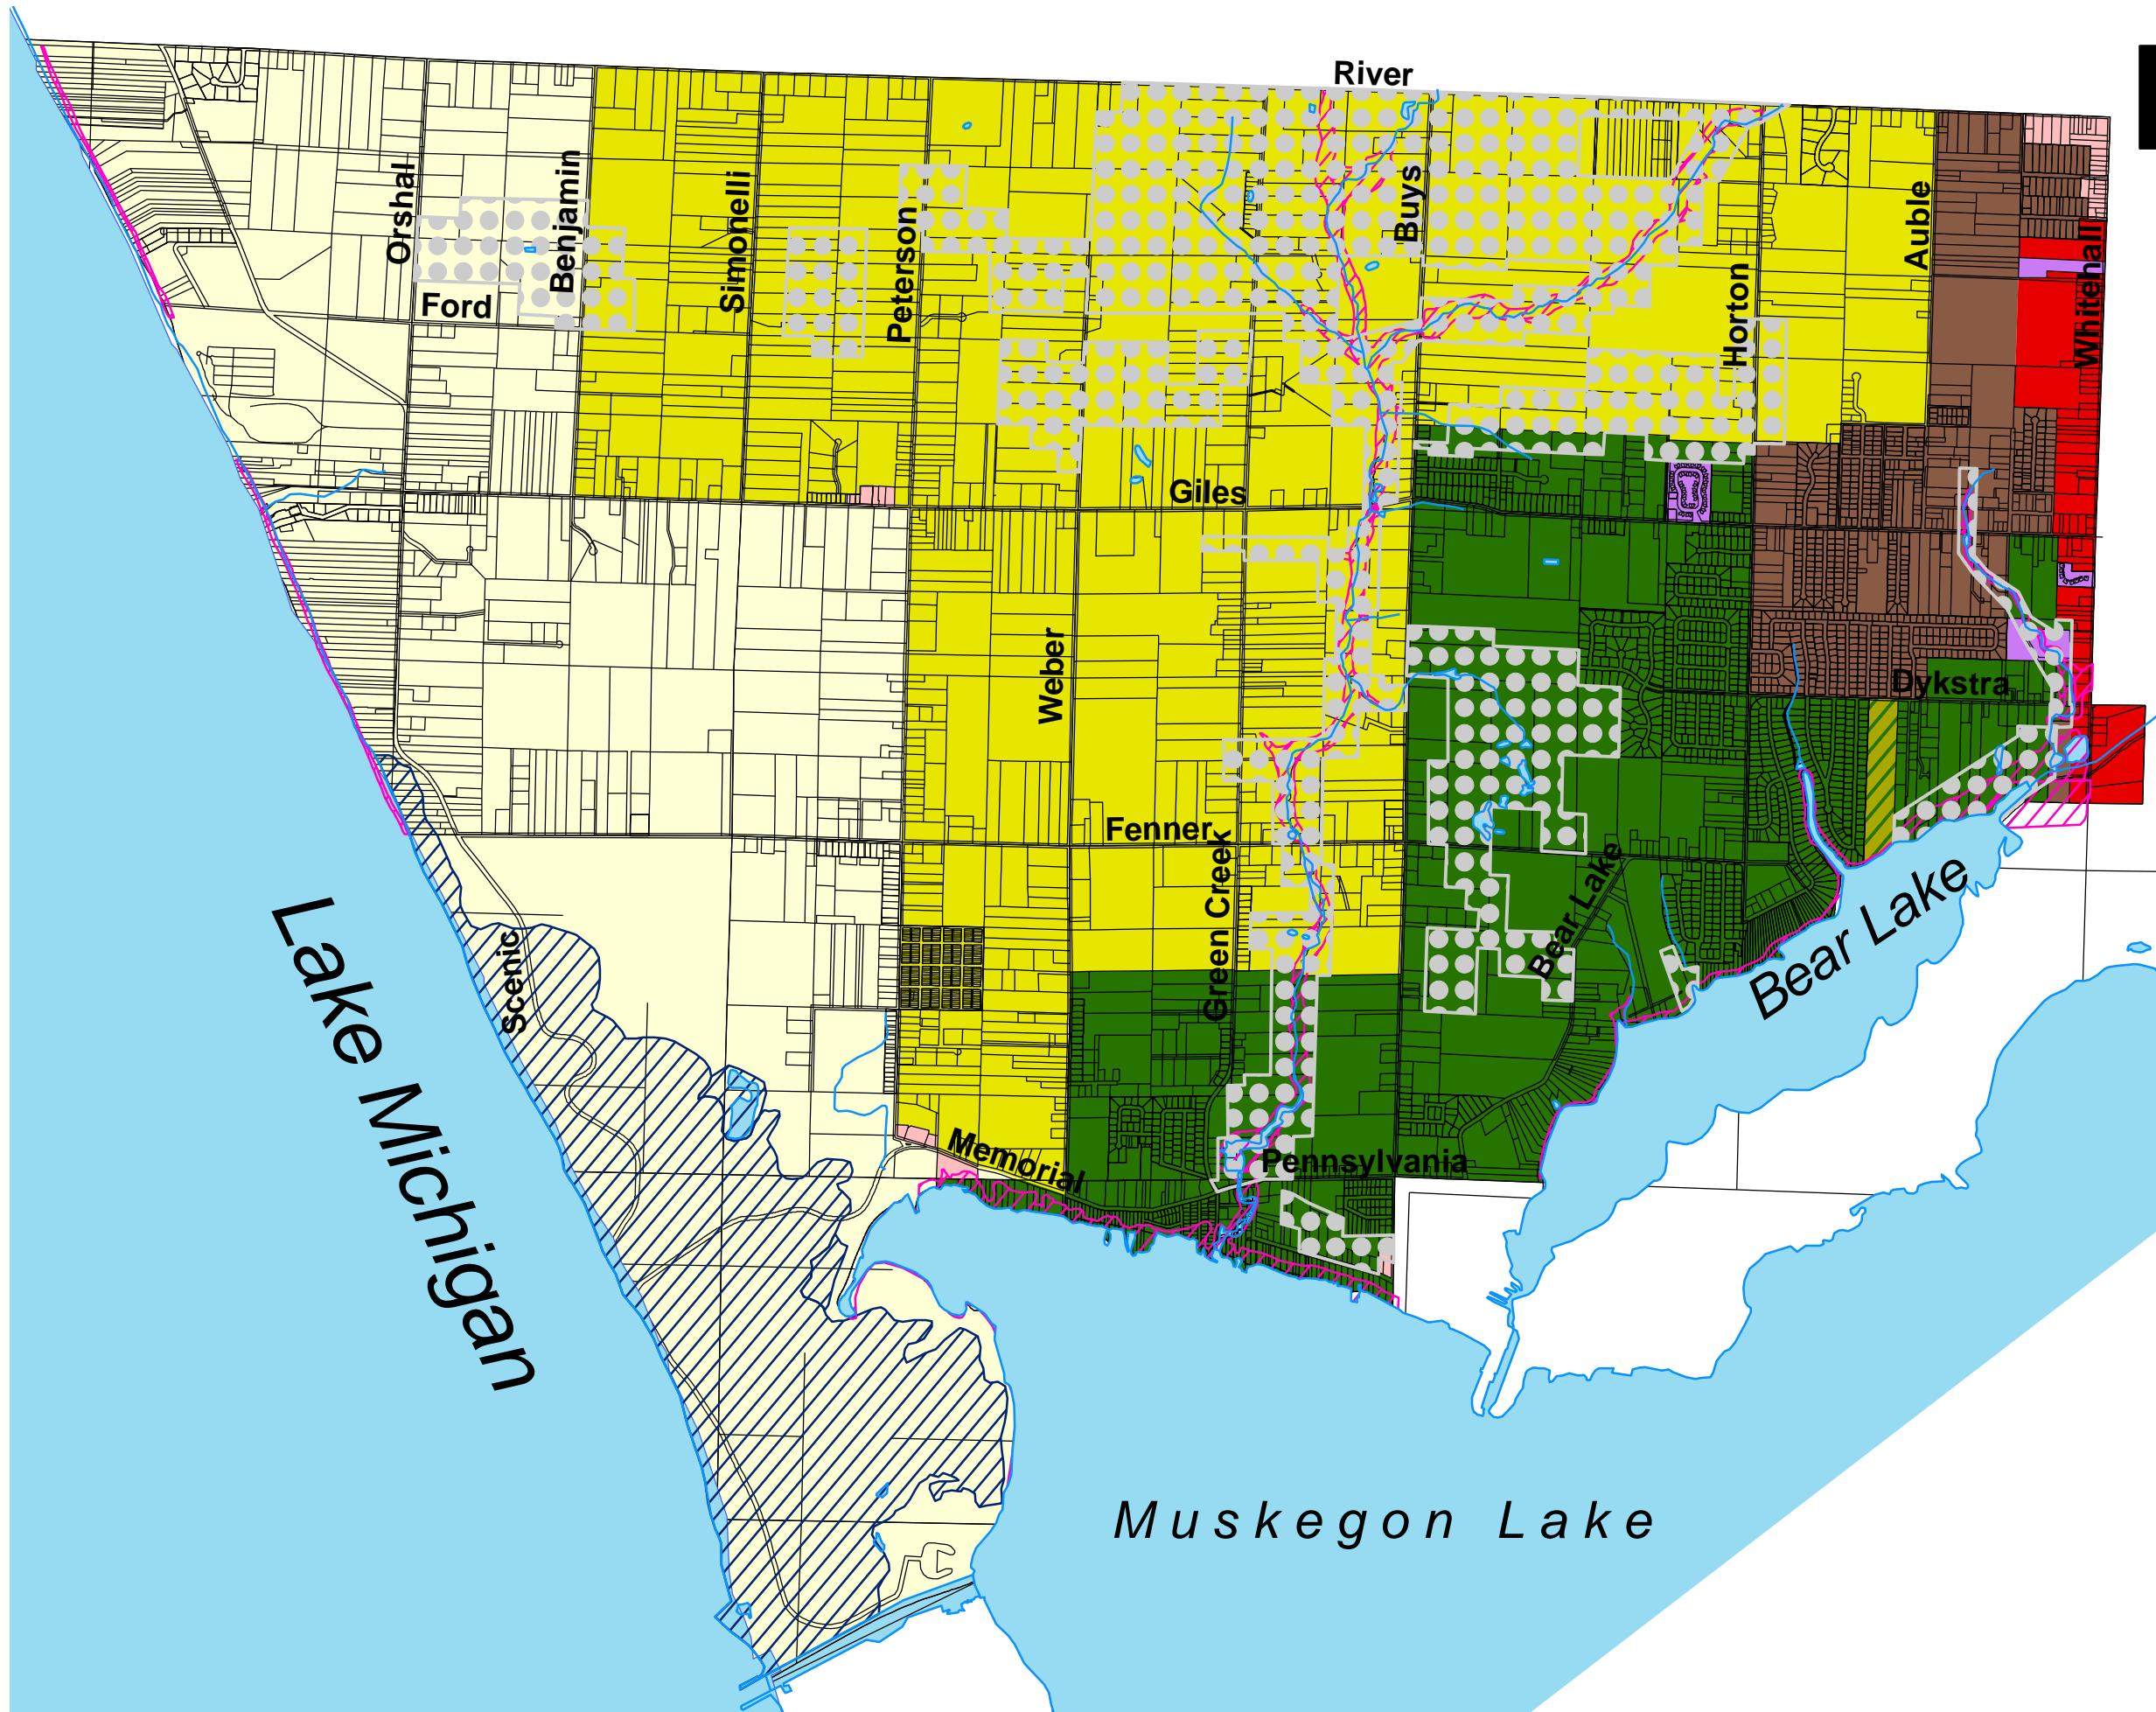

Zoning Map

Laketon Township
Muskegon County, MI

Zoning Districts

- R-1, Residential District
- R-2, Single-Family Residential District
- R-3, Single-Family Residential District
- R-4, Residential District
- C-1, Neighborhood Commercial District
- C-2, Service Commercial District
- Planned Unit Development District
- Conservation Easement
- Floodplain Overlay
- Critical Dune Overlay
- High Water Table Overlay

January - 2006

Data Sources:
Muskegon County Equalization Dept.
Michigan Center for Geographic Information